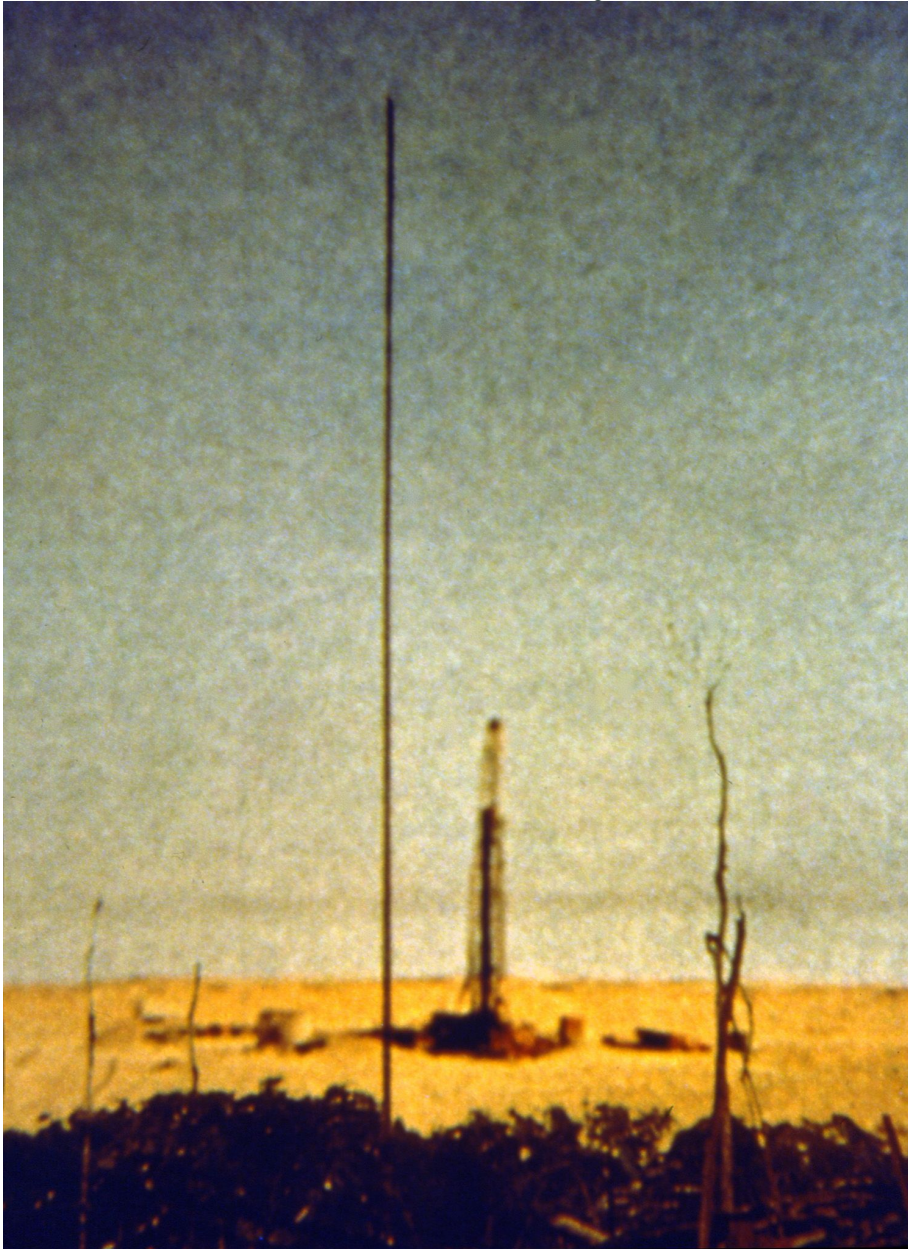

# OLIVER WASOW

Oliver Wasow, *Desert Pole*, 1988  
Cibachrome, 24 x 17 in. (61 x 43.2 cm)  
OW-0009