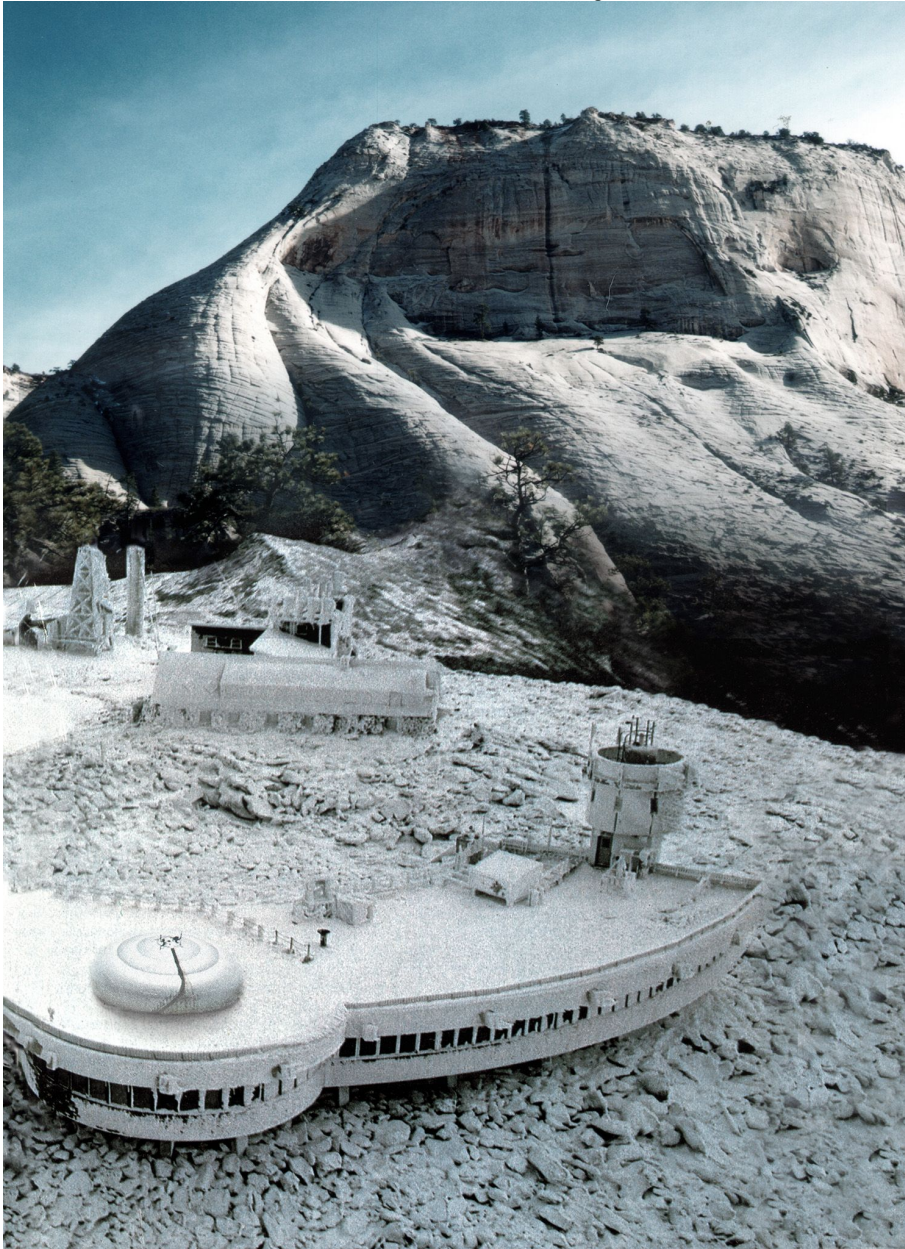

# OLIVER WASOW

Oliver Wasow, *Mountain Research Center, Colorado*, 1992  
Cibachrome, 30 x 22 in. (76.2 x 55.9 cm)  
OW-0087