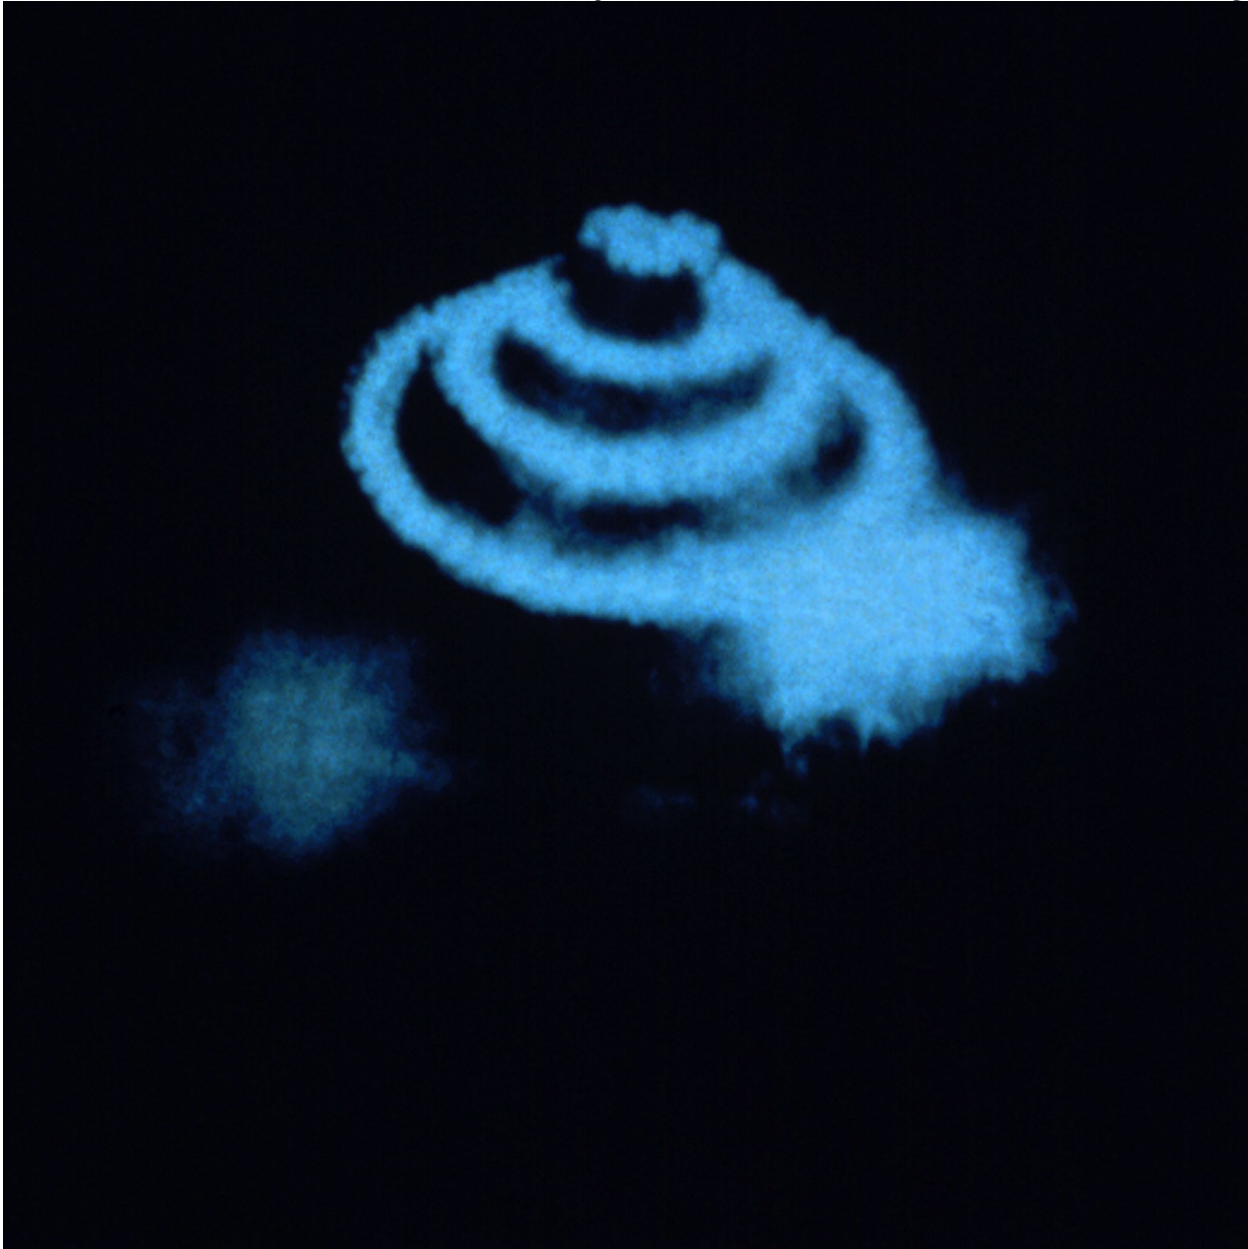

OLIVER WA

Oliver Wasow, *Spinning Light*, 1983
Cibachrome, 24 x 24 in. (61 x 61 cm)
OW-0036