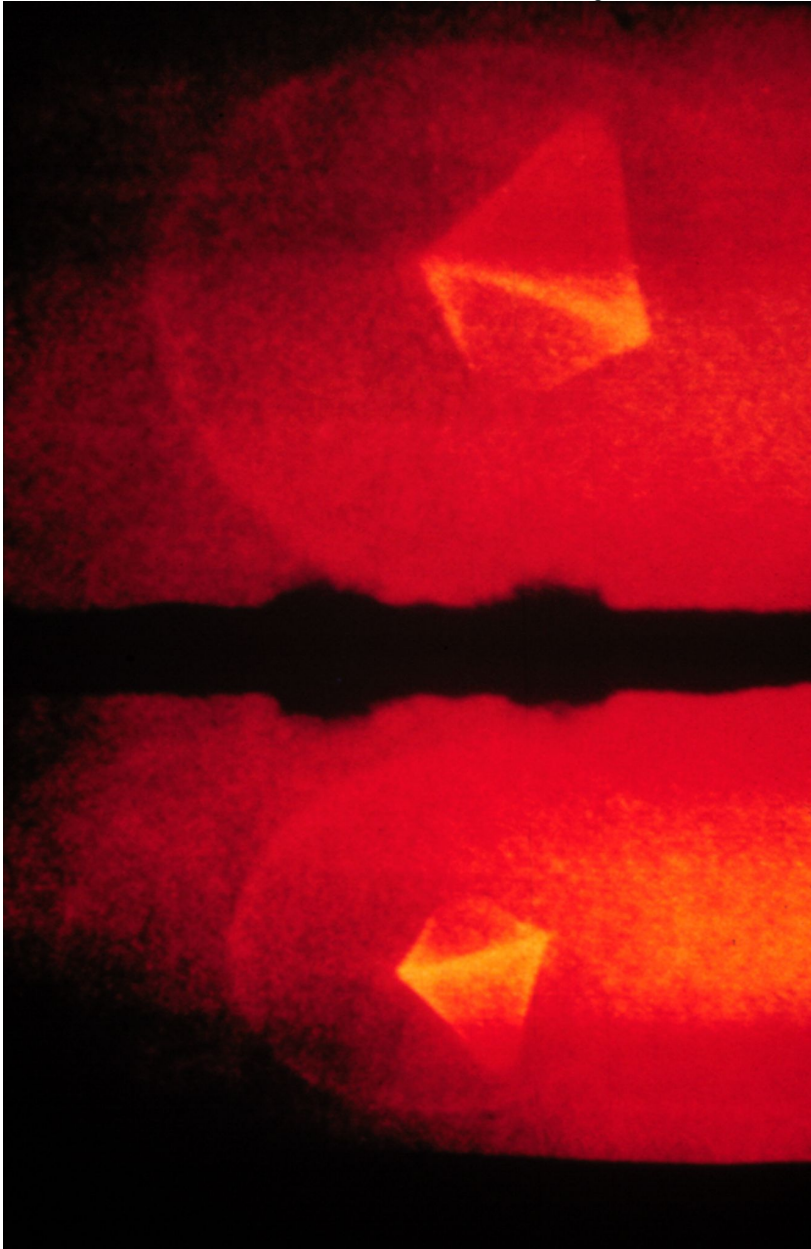

# OLIVER WASOW

Oliver Wasow, *Two Crystals*, 1986  
Cibachrome, 24 x 16 in. (61 x 40.6 cm)  
OW-0027